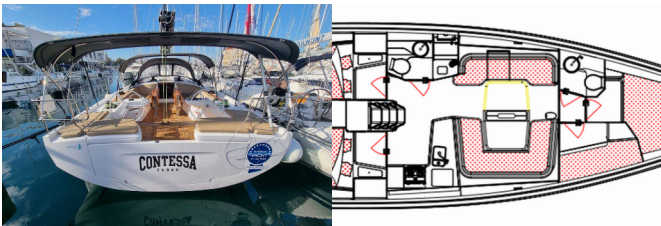

ELAN E6

Contessa (2022)

BRUNEK-O D.O.O. • Ulica Ivana Meštrovića 2 • 23000 Zadar • Croatia

Phone: +385 91 933 6939

E-mail: info@bruneko.hr

Web: www.bruneko.hr

Yacht Base	Marina Zadar (ex. Tankercomerc), Croatia
Yacht ID	17
Yacht Brands	Elan Marine
Yacht Name	Contessa
Production Year	2022
Length	50 Ft
Cabins	4
Berths	8 + 2
WC/Shower	2